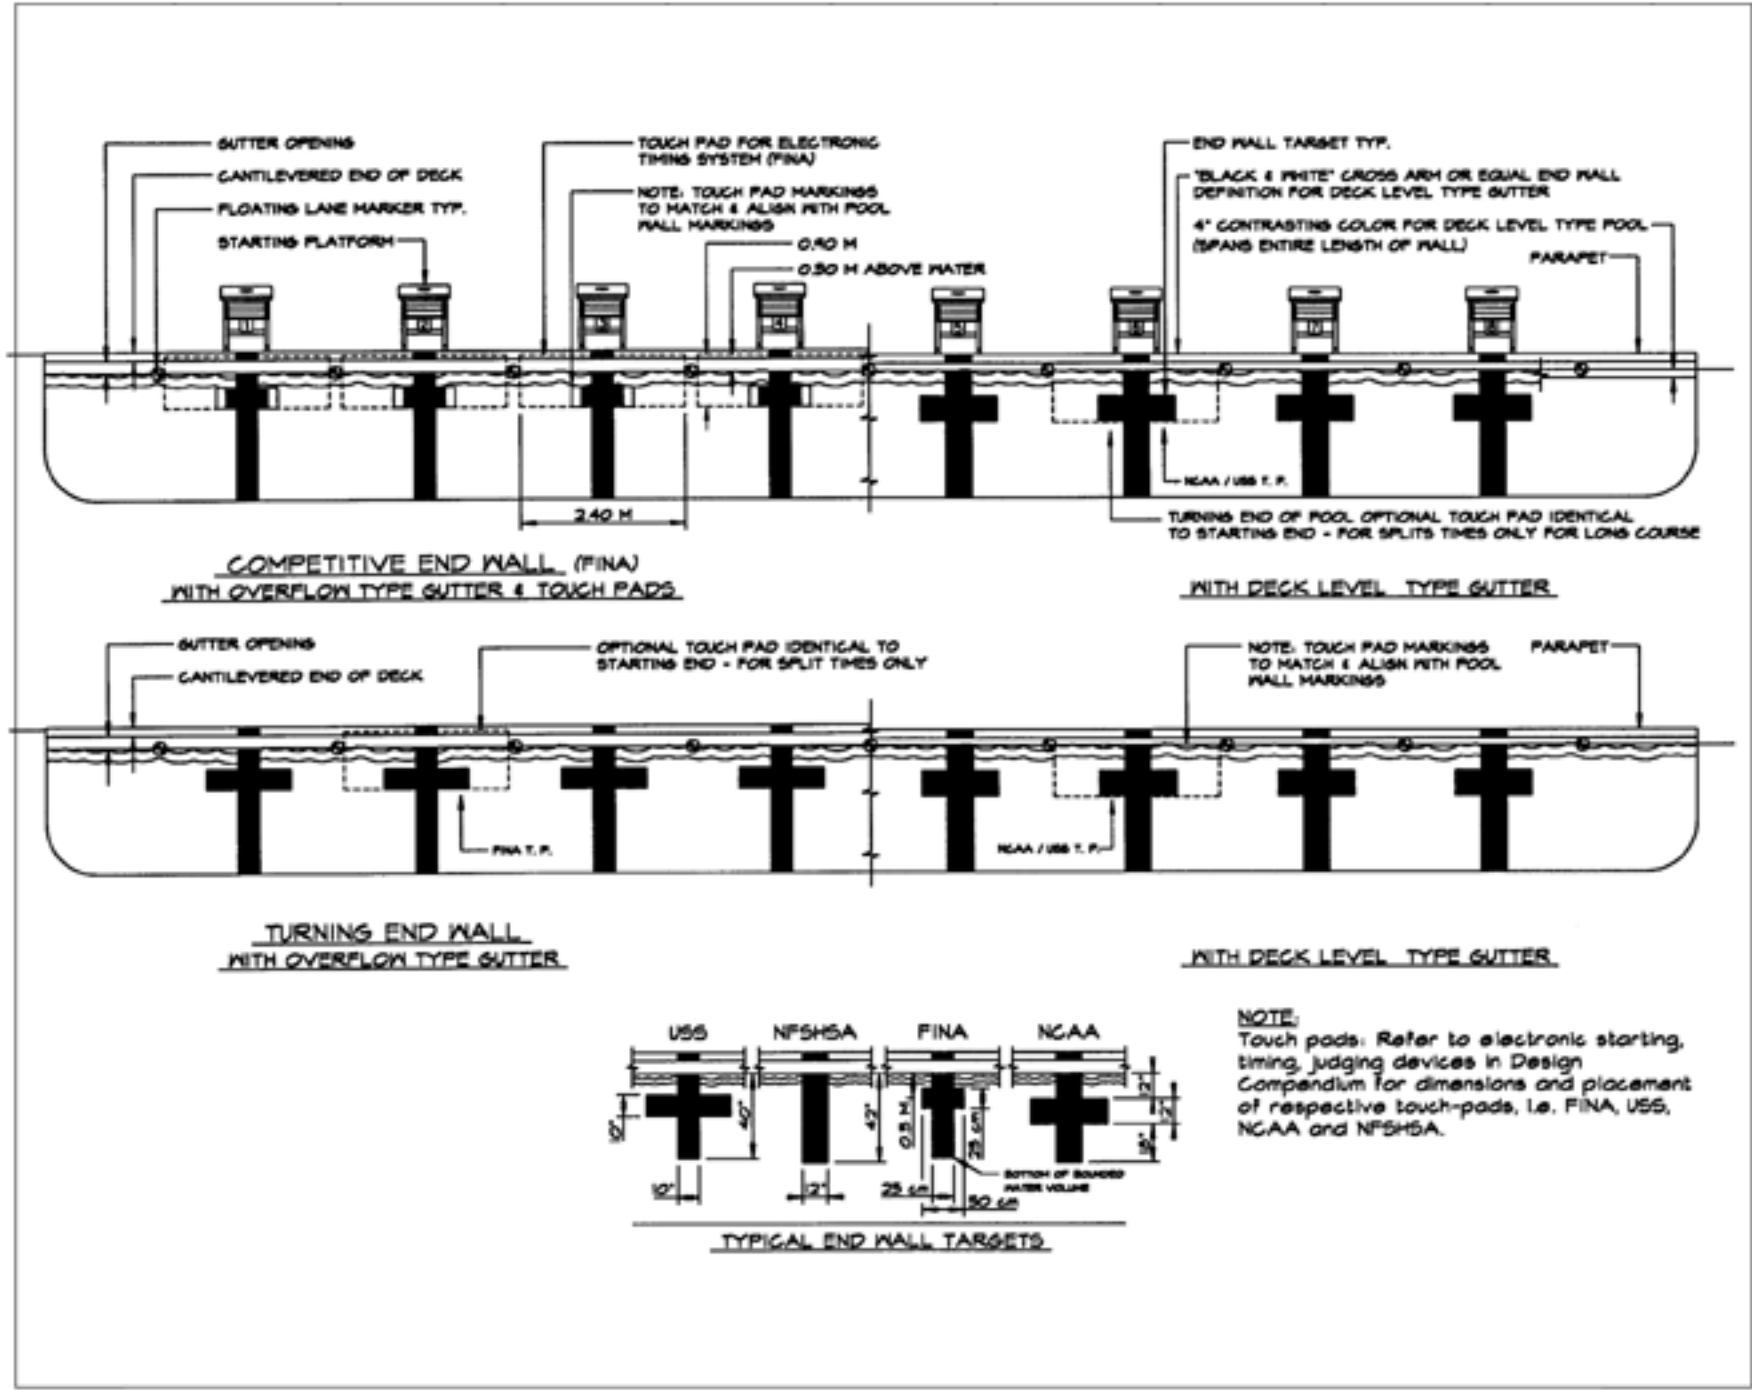

DESIGN DATA

END WALL DETAILS

DESIGN DATA

DESIGN DATA

RECREONICS, INC.
 4200 Schmitt Avenue
 Louisville, KY 40213