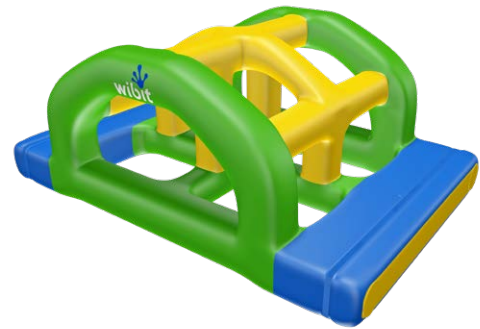

Bridge

Crossing a bridge has never been so much fun!
The perfect obstacle to make your combination more challenging and exciting.

modular

Recreonics/
Wibit
item no.

min. water
depth

dimensions
l x w x h

product
weight

user
capacity

inflation
time

warranty

includes

94-851
30013

4'-11"

9'-10" x 6'-7" x 3'-11"

77 lbs

4

3 min.

3 years

2 pcs. connector
strap 30"
1 pc. safety flap