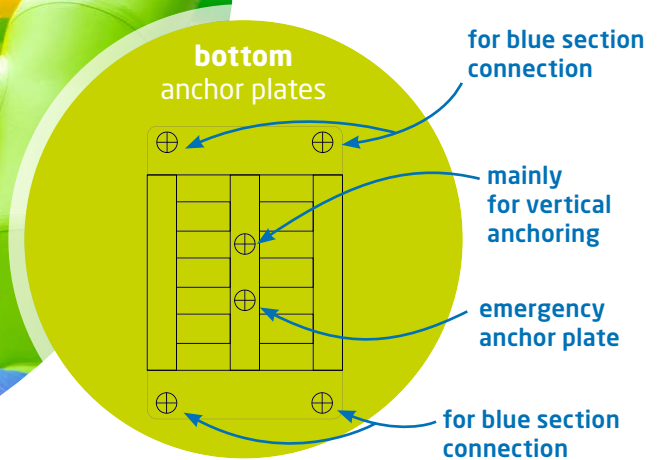

Bridge

Crossing a bridge has never been so much fun!
The perfect obstacle to make your combination more challenging and exciting.

modular

Recreonics/
Wibit
item no.

min. water
depth

dimensions
l x w x h

product
weight

user
capacity

inflation
time

warranty

includes

94-851
30013

4'-11"

9'-10" x 6'-7" x 3'-11"

77 lbs

4

3 min.

3 years

2 pcs. connector
strap 30"
1 pc. safety flap