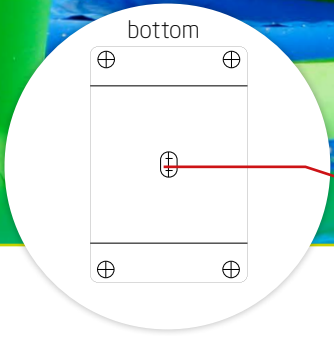

Made from 32oz. 5-Layer PVC

min. water depth
5'-6"

3 years
Warranty

All rights reserved © Wibit Sports GmbH. The content of this document, particularly text, photographs and drawings, is protected by copyright. Wibit Sports GmbH owns exclusive exploitation rights, unless labeled otherwise. A reproduction, even in extracts, is strictly prohibited.

anchor plates

used for vertical anchor only

user capacity
4

inflation time
7 min.

product weight
123lbs

includes
2x Connector Strap
30"
1x Safety Flap

“Combine's speed, strength, and agility. Taking on this 'mountain' is more than a challenge. Try to hang on.”