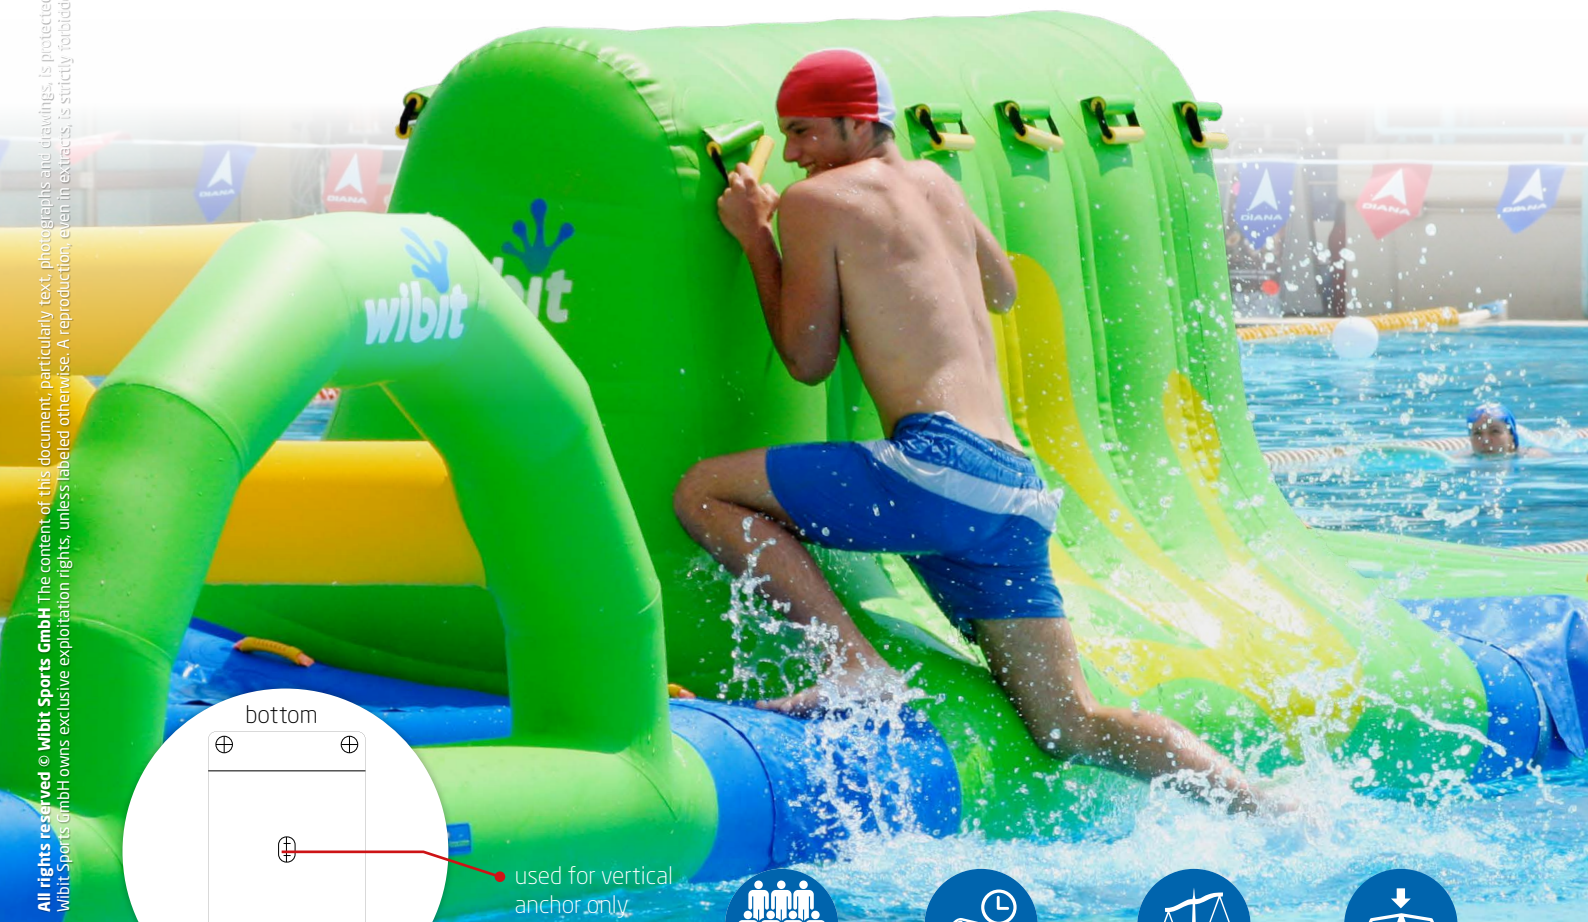

Made from 32oz. 5-Layer PVC

min. water depth
5'-6"

3 years
Warranty

All rights reserved © Wibit Sports GmbH. The content of this document, particularly text, photographs and drawings, is protected by copyright. Wibit Sports GmbH owns exclusive exploitation rights, unless labeled otherwise. A reproduction, even in extracts, is strictly prohibited.

anchor plates

used for vertical anchor only

user capacity
4

inflation time
7 min.

product weight
123lbs

includes
2x Connector Strap
30"
1x Safety Flap

“Combine's speed, strength, and agility. Taking on this 'mountain' is more than a challenge. Try to hang on.”