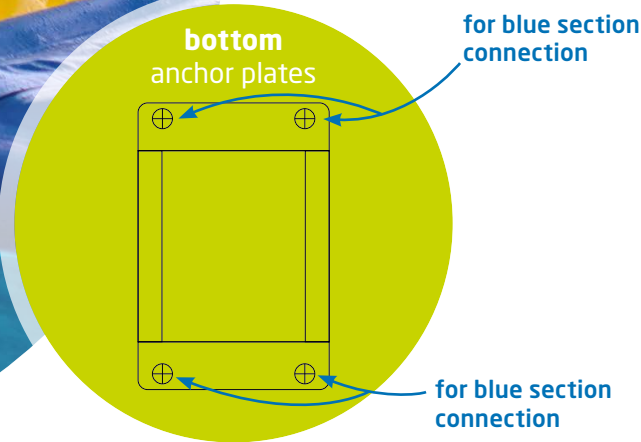

Slide

An easy obstacle to run or jump over.

modular

Recreonics /
Wibit
item no.

min. water
depth

dimensions
l x w x h

product
weight

user
capacity

inflation
time

warranty

includes

94-853
30042

4'-11"

9'-10" x 6'-7" x 3'-7"

93 lbs

4

3 min.

3 years

2 pcs. connector
strap 30"
1 pc. safety flap