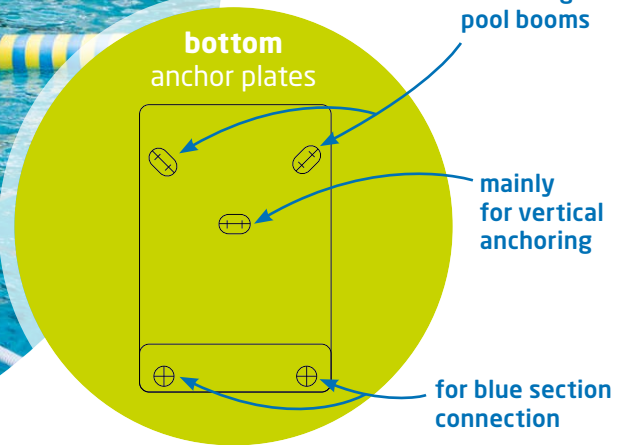

made from 32 oz. 5-layer PVC

Slope

This steep slide is the perfect finish for an obstacle course! Are you going to make the climb?

modular

No

Recreonics /
Wibit
item no.

min. water
depth

dimensions
l x w x h

product
weight

user
capacity

inflation
time

warranty

includes

94-856
30044

5'-6"

9'-10" x 6'-7" x 4'-11"