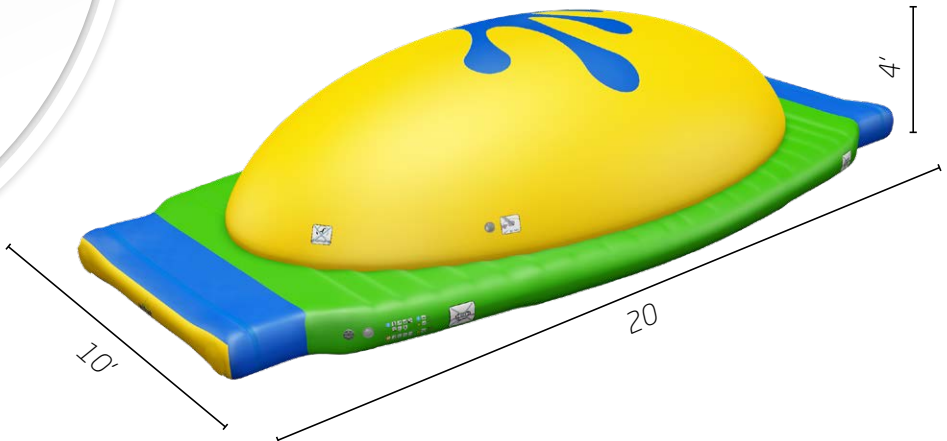

modular

min. water depth  
5'-11"

3 years  
Warranty

Made from 32oz. 5-Layer PVC

All rights reserved © Wibit Sports GmbH. The content of this document, particularly photographs and drawings, is protected by copyright. Wibit Sports GmbH owns exclusive exploitation rights, unless labeled otherwise. A reproduction, even in extracts, is strictly forbidden.

anchor plates

used for vertical anchor only

user capacity  
2

inflation time  
12 min.

product weight  
216lbs

includes  
2x Connector Strap 30"  
1x Safety Flap  
1x Bungee 7'-2"

“Climb the Dome and start a jump contest with your friends to see who can make the highest, farthest or coolest move.”