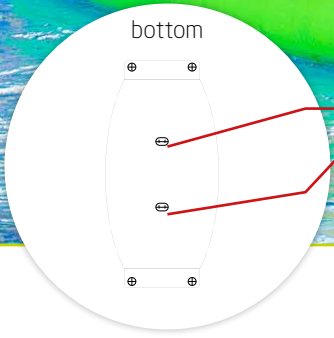

modular

min. water depth  
5'-11"

3 years  
Warranty

Made from 32oz. 5-Layer PVC

All rights reserved © Wibit Sports GmbH. The content of this document, particularly photographs and drawings, is protected by copyright. Wibit Sports GmbH owns exclusive exploitation rights, unless labeled otherwise. A reproduction, even in extracts, is strictly forbidden.

anchor plates

used for vertical anchor only

user capacity  
2

inflation time  
12 min.

product weight  
216lbs

includes  
2x Connector Strap 30"  
1x Safety Flap  
1x Bungee 7'-2"

“Climb the Dome and start a jump contest with your friends to see who can make the highest, farthest or coolest move.”