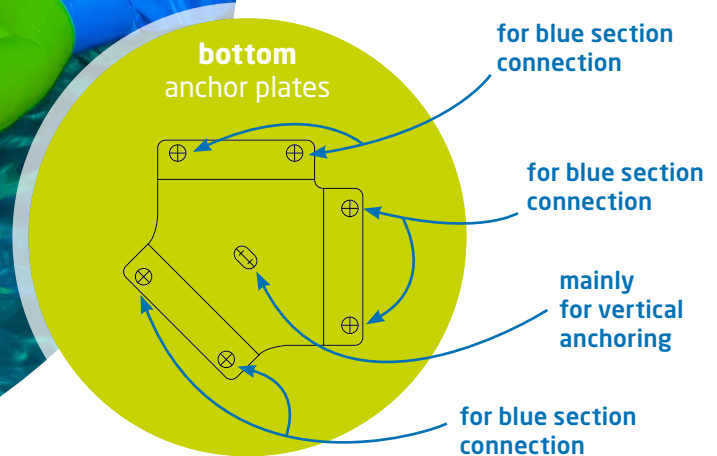

Y-Connect

Choose your path - fun will be waiting on both ends! The Y-Connect is an important element of the Wibit infinity configuration and offers ways to setup a combination as it allows for multiple paths.

modular

No

Recreonics /
Wibit
item no.

min. water
depth

dimensions
l x w x h

product
weight

user
capacity

inflation
time