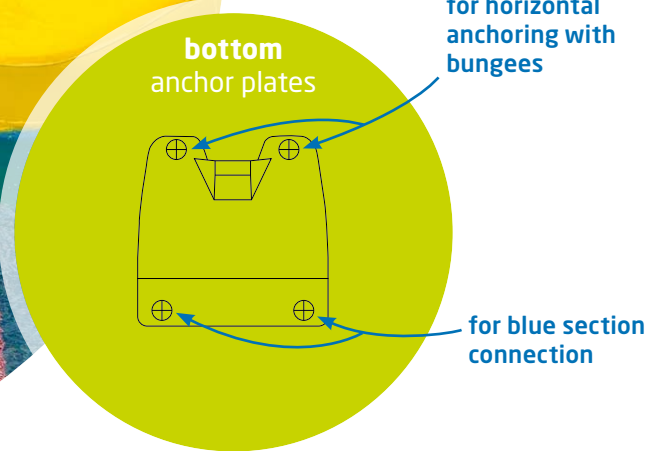

Step

Getting onto the pool combination is now easier than ever before and for everyone. To get on board takes literally only one Step.

modular

Recreonics/
Wibit
item no.

min. water
depth

dimensions
l x w x h

product
weight

user
capacity

inflation
time

warranty

includes

94-930
30104

3'-11"

6'-7" x 6'-7" x 1'

73 lbs

2

1 min.

3 years

2 pcs. connector
strap 30"
1 pc. safety flap