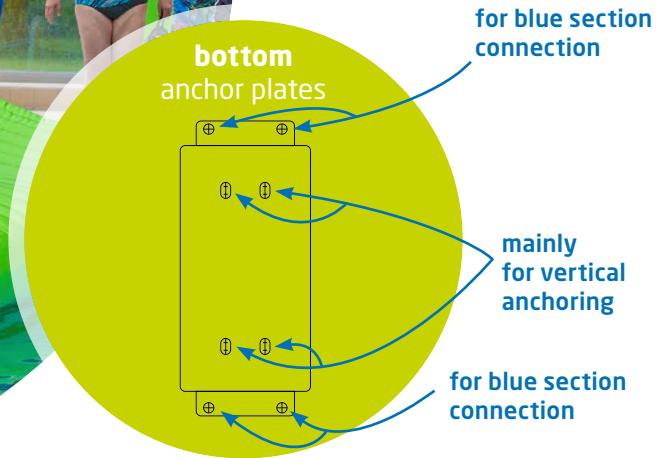

# Quarterpipe

Climb, crawl, run or dive - there are different ways to cross this challenging product and they are all fun.

modular

No

Recreonics /  
Wibit  
item no.

94-933  
30100

min. water  
depth

5'-3"

dimensions  
l x w x h

19'-8" x 8'-2" x 4'-7"

product  
weight

267 lbs

user  
capacity

6

inflation  
time

9 min.