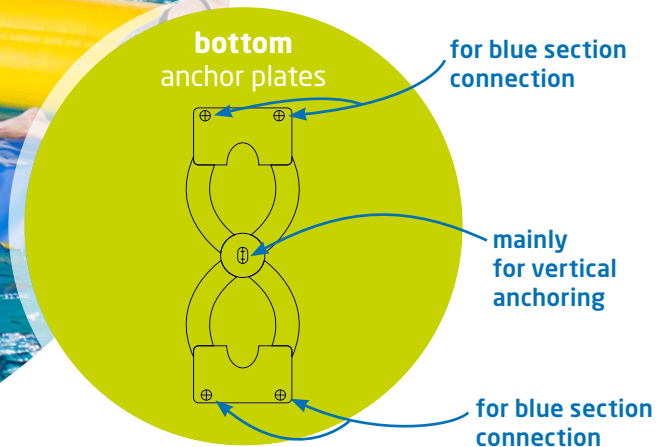

Twist

The Twist offers different levels of difficulty when trying to cross over. You cannot make level 2? No problem, the integrated steps make it easy to climb up again.

modular

No

Recreonics/
Wibit
item no.

min. water
depth

dimensions
l x w x h

product
weight

user
capacity

inflation
time

warranty

includes

94-942
30128

3'-11"

19'-8" x 7'-7" x 2'-1"

126 lbs

4

4 min.

3 years

2 pcs. connector
strap 30"
1 pc. safety flap

Recreonics, Inc. (800) 428-3254 - www.recreonics.com