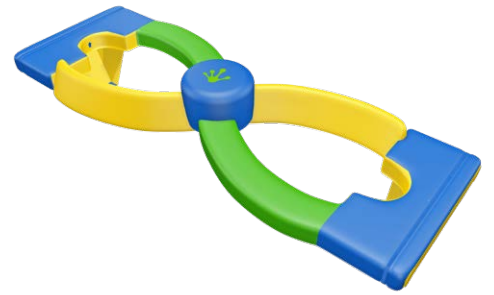

Twist

The Twist offers different levels of difficulty when trying to cross over. You cannot make level 2? No problem, the integrated steps make it easy to climb up again.

modular

No

Recreonics/
Wibit
item no.

min. water
depth

dimensions
l x w x h

product
weight

user
capacity

inflation
time

warranty

includes

94-942
30128

3'-11"

19'-8" x 7'-7" x 2'-1"

126 lbs

4

4 min.

3 years

2 pcs. connector
strap 30"
1 pc. safety flap

Recreonics, Inc. (800) 428-3254 - www.recreonics.com