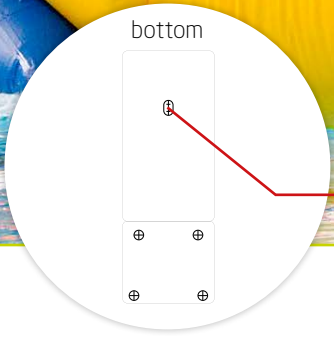

min. water depth
6'-7"

3 years
Warranty

Made from 32oz. 5-Layer PVC

All rights reserved © Wibit Sports GmbH. The content of this document, particularly text, photographs and drawings, is protected by copyright. Wibit Sports GmbH owns exclusive exploitation rights, unless labeled otherwise. A reproduction, even in extracts, is strictly forbidden.

anchor plates

user capacity
2

inflation time
8 min.

product weight
165lbs

includes
4x Connector Strap 30"
1x Safety Flap
1x Bungee 7'-2"

Use the Flip as a stand-alone item or connect to another Wibit product. Experience the exciting feeling of being launched into the air. This is where the action is!