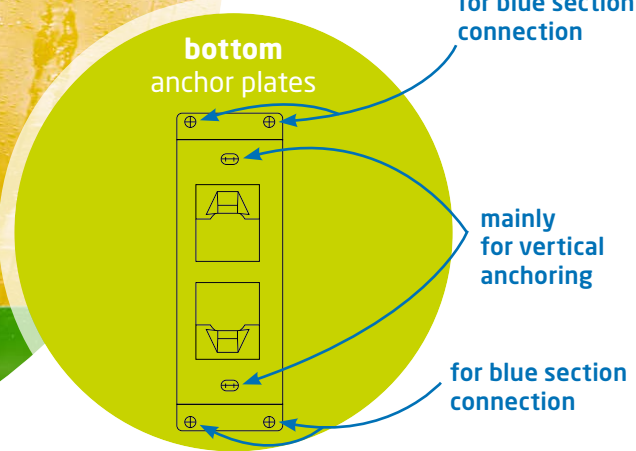

Swing

A childhood dream... the world's first and only modular inflatable swing on the water! Feel like Tarzan and swing from one platform to the other. Promise, you never have seen this before!

modular

No							
Recreonics / Wubit item no.	min. water depth	dimensions l x w x h	product weight	user capacity	inflation time	warranty	includes
94-952 30047	5'-11"	19'-8" x 6'-7" x 10'-6"	207 lbs	4	8 min.	3 years	2 pcs. connector strap 30" 1 pc. safety flap