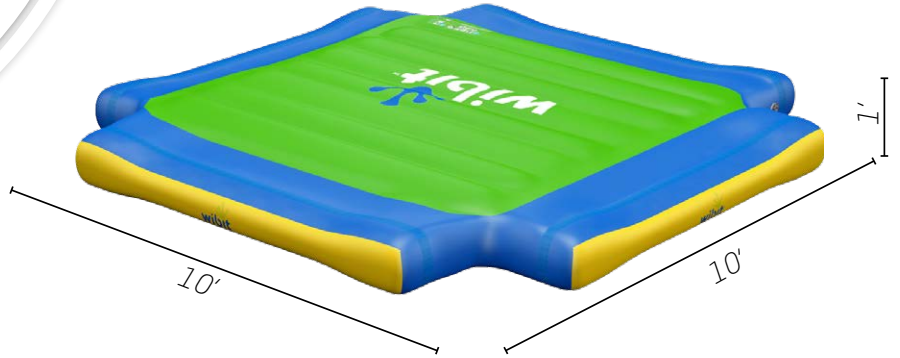

modular

min. water depth
3'-11"

3 years
Warranty

Made from 32oz. 5-Layer PVC

All rights reserved © Wibit Sports GmbH. The content of this document, particularly text, photographs and drawings, is protected by copyright. Wibit Sports GmbH owns exclusive exploitation rights, unless labeled otherwise. A reproduction, even in extracts, is strictly forbidden.

anchor plates

user capacity
4

inflation time
3 min.

product weight
115lbs

includes
4x Connector Strap 30"
2x Safety Flap
1x Bungee 7'-2"

“ Create a crisscross and new configurations with your Wibit products. Connections are possible on all 4 sides. ”