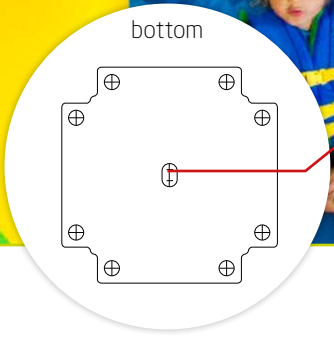

anchor plates

user capacity
4

inflation time
3 min.

product weight
115lbs

includes
4x Connector Strap 30"
2x Safety Flap
1x Bungee 7'-2"

“ Create a crisscross and new configurations with your Wibit products. Connections are possible on all 4 sides. ”