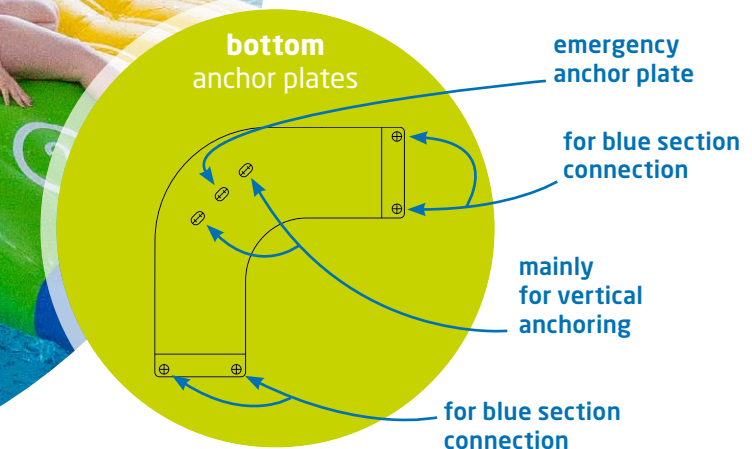

made from 32 oz. 5-layer PVC

Curve

Test your speed on this banked corner. You'd better be quick or you'll slide off the Curve. Use it to build the ultimate race course on the water. Race you to the finish!

modular

Recreonics/
Wibit
item no.

94-955
30016

min. water
depth

4'-11"

dimensions
l x w x h

18'-1" x 18'-1" x 3'-7"

product
weight