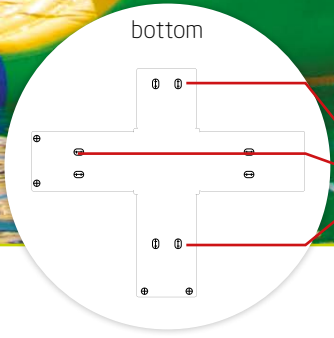

modular

Made from 32oz. 5-Layer PVC

min. water depth
7'-10"

3 years
Warranty

All rights reserved © Wibit Sports GmbH. The content of this document, particularly text, photographs and drawings, is protected by copyright. Wibit Sports GmbH owns exclusive exploitation rights, unless labeled otherwise. A reproduction, even in extracts, is strictly forbidden.

bottom

used for vertical
anchor only

anchor plates

user capacity
8

inflation time
30 min.

product weight
672lbs

includes
2x Connector Strap 30"
1x Safety Flap
4x Bungee 7'-2"

" A challenging obstacle block in itself, the Action Tower XXL will test your endurance through climbing, jumping, crawling, hanging and sliding activities. Promotes physical training and team building. "