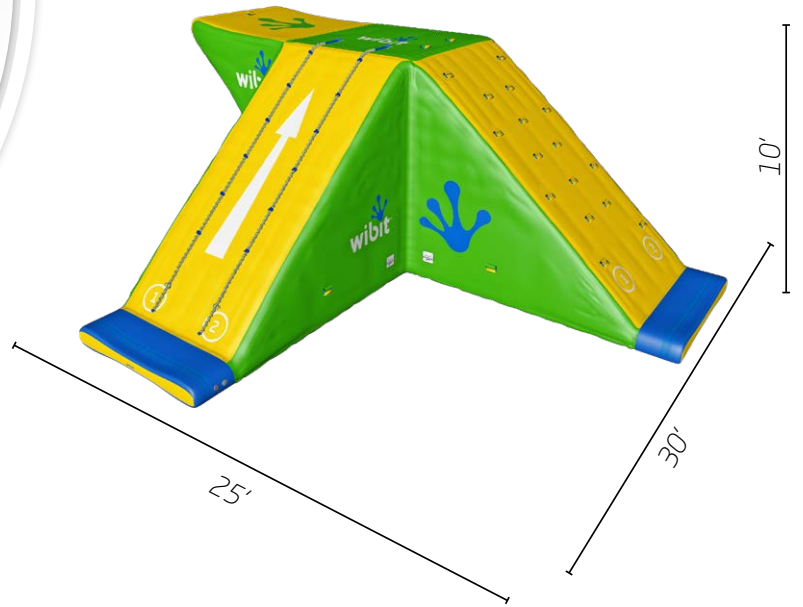

modular

Made from 32oz. 5-Layer PVC

min. water depth
7'-10"

3 years
Warranty

All rights reserved © Wibit Sports GmbH. The content of this document, particularly text, photographs and drawings, is protected by copyright. Wibit Sports GmbH owns exclusive exploitation rights, unless labeled otherwise. A reproduction, even in extracts, is strictly forbidden.

bottom

used for vertical
anchor only

anchor plates

user capacity
8

inflation time
30 min.

product weight
672lbs

includes
2x Connector Strap 30"
1x Safety Flap
4x Bungee 7'-2"

" A challenging obstacle block in itself, the Action Tower XXL will test your endurance through climbing, jumping, crawling, hanging and sliding activities. Promotes physical training and team building. "