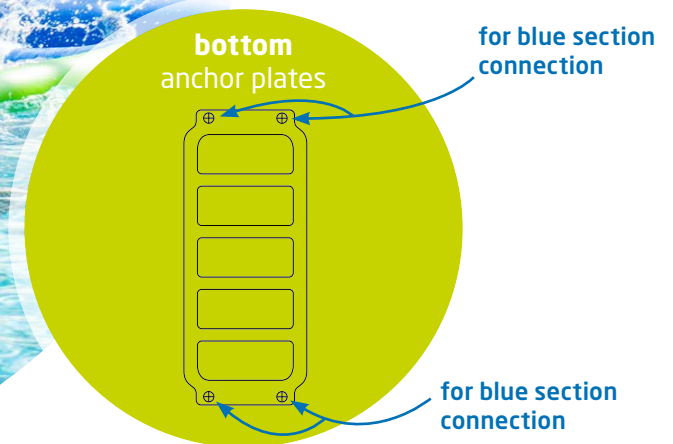

# Hurdle

Wibit brings hurdles to the water! Go over and under the bars or balance over them to cross this obstacle! It is suitable for shallow water and therefore fits any location!

modular

Recreonics/  
Wibit  
item no.

94-988  
30079

min. water  
depth

3'-11"

dimensions  
l x w x h

19'-8" x 8'-2" x 1'

product  
weight

70 lbs

user  
capacity