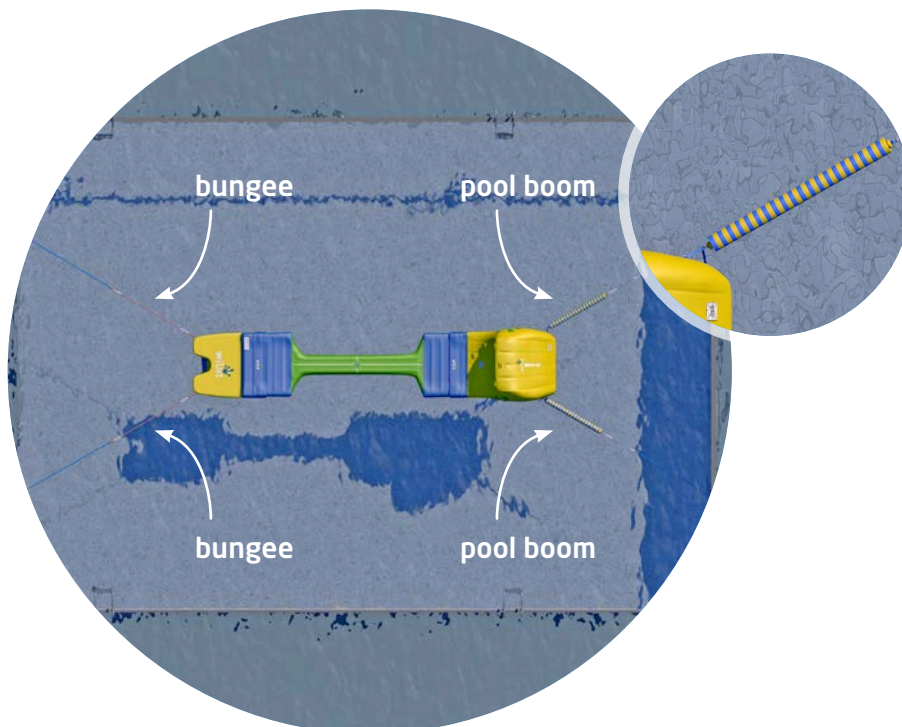

Recreonics, Inc. (800) 428-3254 - www.recreonics.com

All rights reserved © Wibit Sports GmbH - The content of this document, particularly text, photographs and drawings, is protected by copyright. Wibit Sports GmbH owns exclusive exploitation rights, unless labeled otherwise. A reproduction, even in extracts, is strictly forbidden.