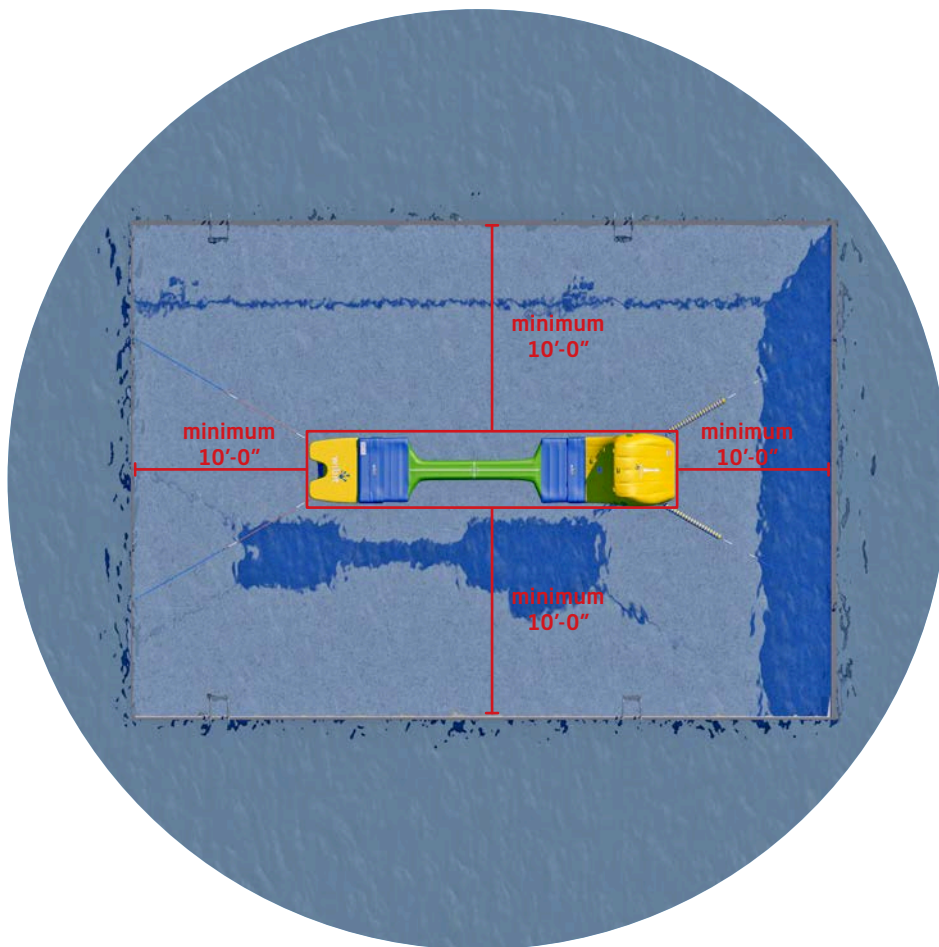

AquaDuel

Minimum safety distance:

Minimum water depth:

Step
3'-11"

BalanceBeam
3'-11"

Slope
5'-5"